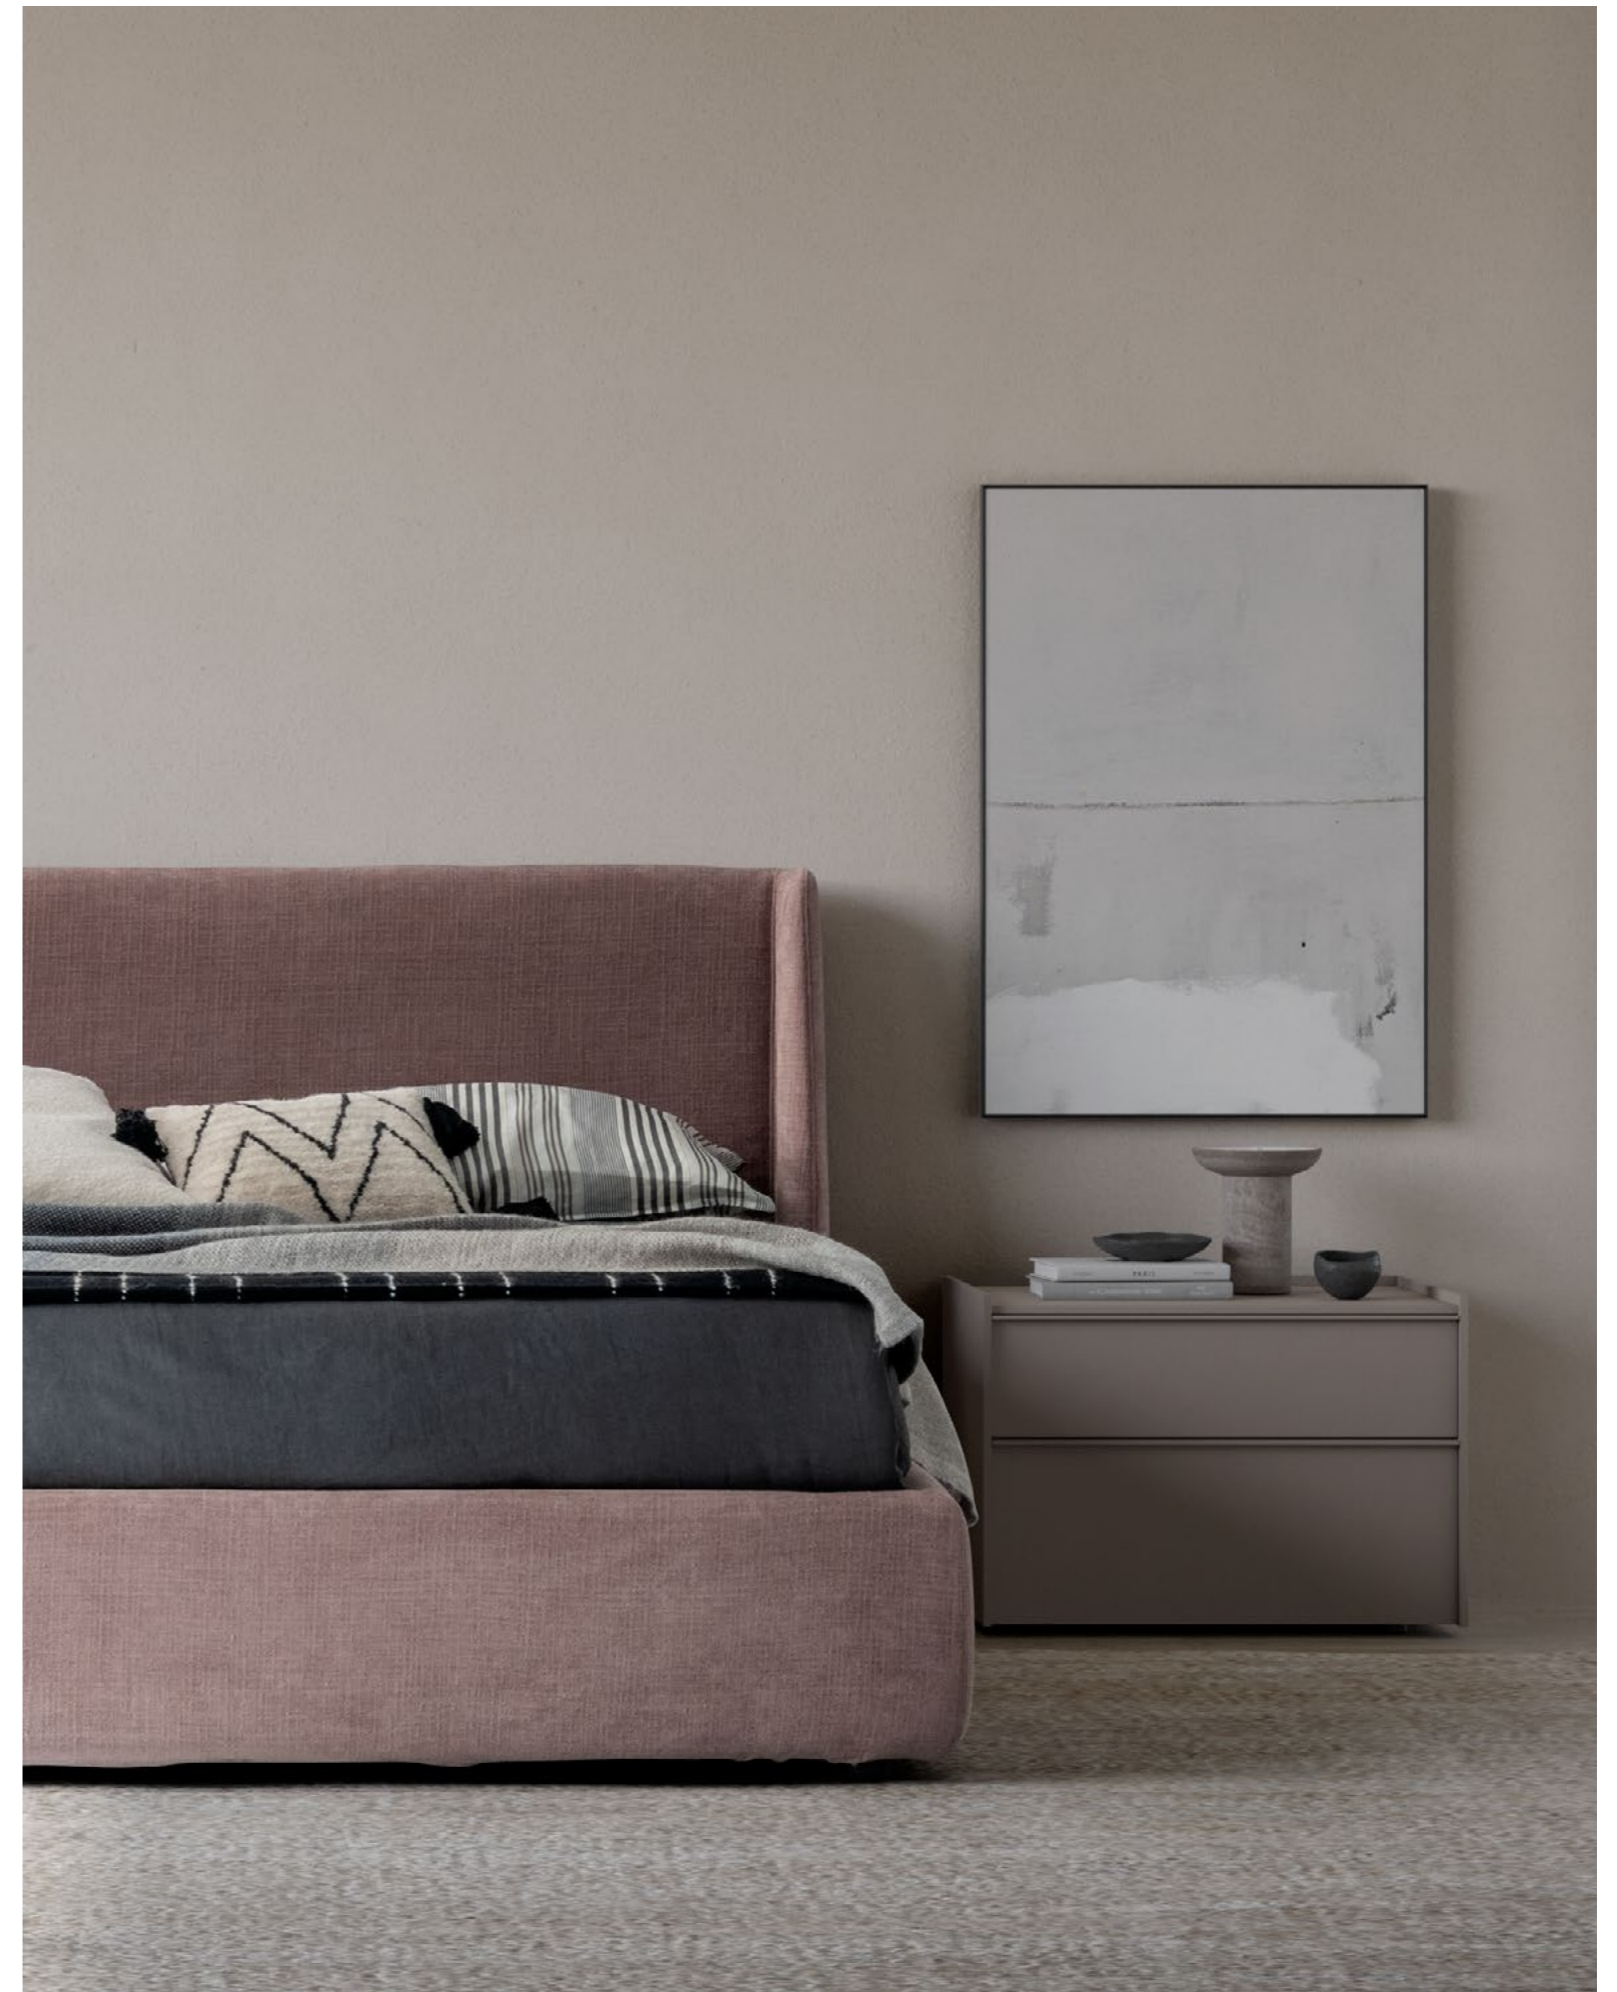

Beds & Night Accessories

**ADÖK**

LETTO SIDE  
COMODINO FLY  
COMÒ CUBE

La testiera che arreda: linee dal design minimale che si uniscono alla praticità dei dettagli, per una zona notte contemporanea.

Il letto Side è composto da un sommier tre lati, rivestito in tessuto in versione bassa o alta, oppure in legno con piedini in due versioni, e una testiera realizzata con pannelli sospesi retroilluminati.

The headboard that furnishes: minimal design lines that combine with the practicality of details, for a contemporary sleeping area. The Side bed is made up of a three-sided sommier, covered in fabric in the low or high version, or in wood with feet in two versions, and a headboard made with suspended backlit panels.

Nella pagina a fianco: variante del letto Cloud con giroletto in finitura Testa di moro e piedino in Ghisa Metal.

The Stream bedside table and tallboy, in the version with practical open compartments, are shown in the Testa di moro finish with Tirreno finish details. The Stream night group includes bedside tables, chest of drawers and tallboys with and without open compartments, equipped with Row handle.

The distinctive element of the Wave bed is the large headboard with an enveloping design which, combined with the upholstered bed frame, creates an island of comfort within the sleeping area, which contrasts pleasantly with the rational lines of the Stream bedside tables and chests of drawers.